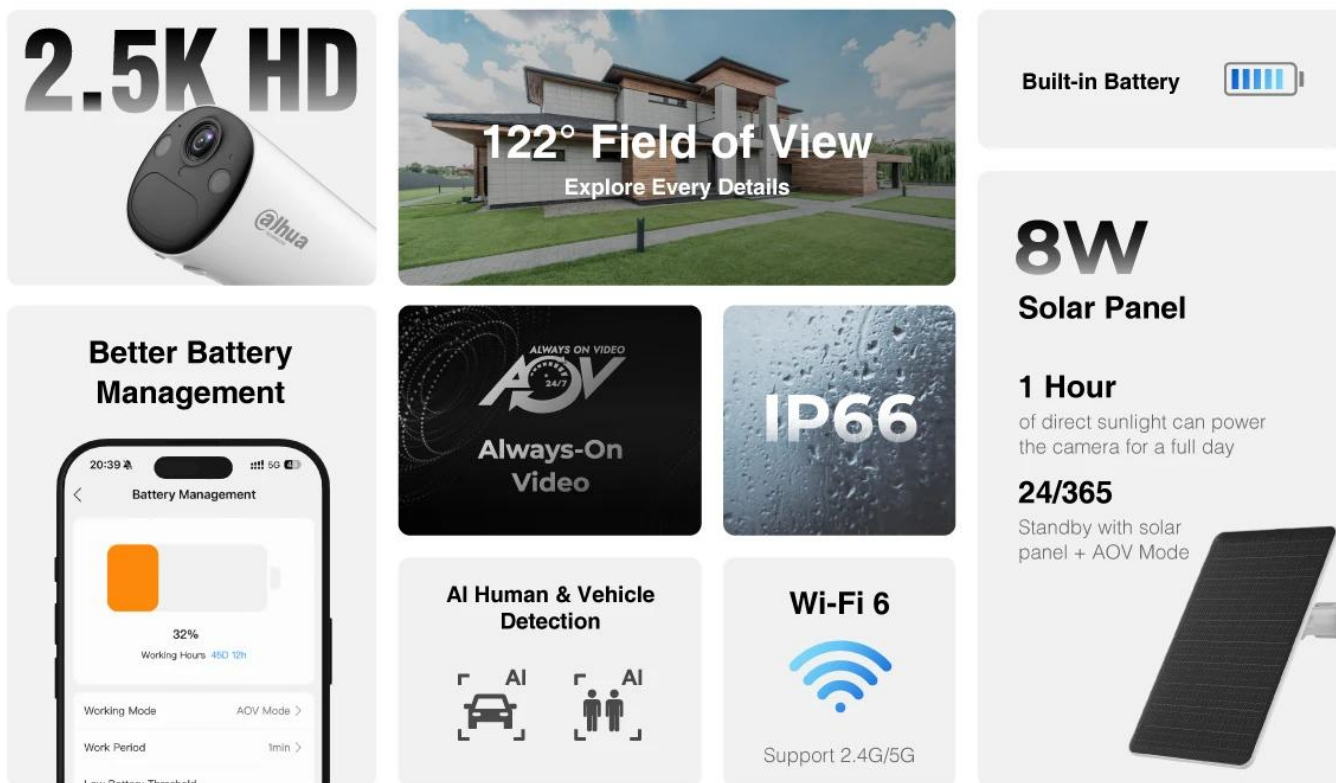

- Rozlišení **4 Mpx** (2560 × 1440 px) s kompresí H.265 pro efektivní ukládání dat
- Dual-band **Wi-Fi 6** na frekvencích 2,4 GHz a 5 GHz pro stabilní připojení
- Solární napájení s **8W panelem** a baterií 32,4 Wh pro autonomní provoz
- AI detekce osob a vozidel s PIR senzorem pro dosah až **12 m**
- Smart Dual Light s IR osvětlením (15 m) a teplým světlem (20 m) pro barevné noční vidění
- Obousměrné audio s vestavěným mikrofonem a reproduktorem pro komunikaci
- Krytí **IP66** pro odolnost proti prachu a vodě, provoz -20 °C až +60 °C
- Podpora microSD karet až **512 GB** pro lokální ukládání záznamů
- Rychlé párování přes **Bluetooth** a ovládání aplikací DMSS (Android/iOS)

Provozní režimy a spotřeba energie

Kamera nabízí čtyři provozní režimy optimalizované pro různé scénáře použití: ultra úsporný režim (0,008 W), úsporný režim (0,008 W), AOV režim pro nepřetržité nahrávání (0,2 W) a výkonný režim (1,22 W). Solární panel zajišťuje dobíjení baterie během dne pro nepřetržitý provoz.

Pokročilé funkce zabezpečení

System disponuje zvukovou a světelnou signalizací pro okamžité odstrašení narušitelů. Detekce pohybu je konfigurovatelná až pro 4 oblasti. WDR (Wide Dynamic Range) zajišťuje kvalitní obraz i ve scénách s velkým kontrastem osvětlení. Všechna data jsou šifrována pro maximální bezpečnost.

Snadná instalace a ovládání

Díky bezdrátovému připojení není nutná profesionální instalace ani pokládka kabelů. Kamera se rychle spáruje přes Bluetooth a ovládá se intuitivní aplikací DMSS s možností vzdáleného přístupu, živého náhledu, přehrávání záznamů a sdílení přístupu s rodinou.

Obsah balení

Wi-Fi kamera, solární panel 8 W, napájecí kabel, 2× držák, 2× sada šroubů, 2× vrtací šablona

ZÁKLADNÍ SPECIFIKACE

Snímač: 1/3" CMOS

Rozlišení: 4 Mpx (2560 × 1440 px)

Objektiv: fixní 2,1 mm, F1.6

Zorný úhel: 122,5° (H), 66° (V), 144,5° (D)

Noční vidění: IR až 15 m, teplé světlo až 20 m

Komprese: H.265