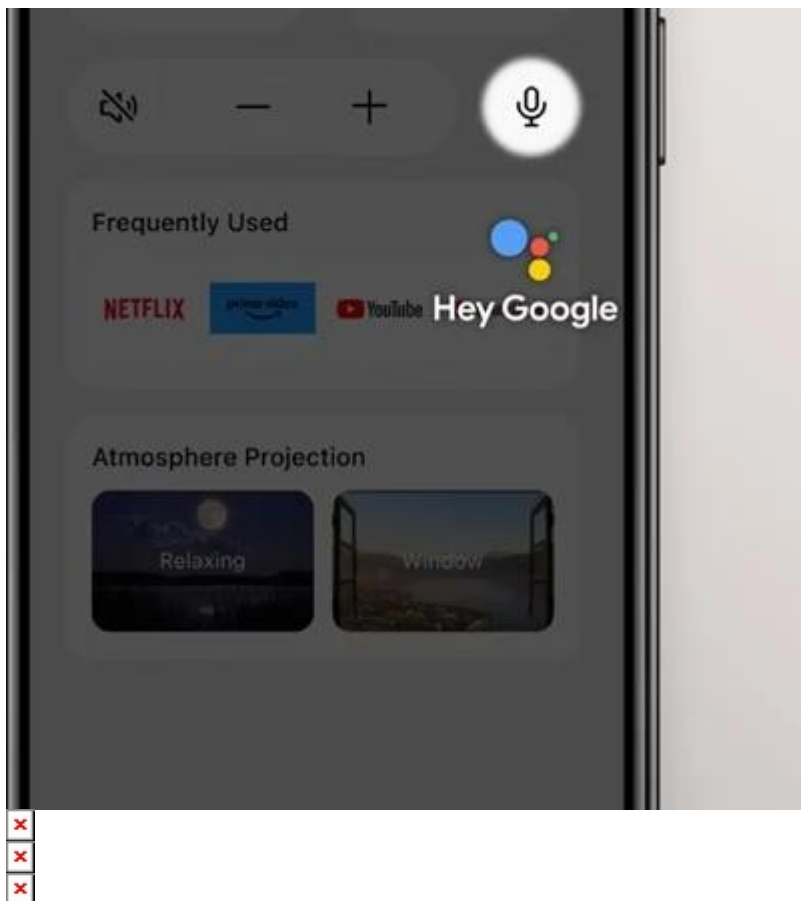

Samozřejmostí jsou funkce pro korekci - efektivně a bez složitého nastavování. Bezdrátové připojení **Wi-Fi 6** a **Bluetooth 5.2** podporuje také mobilní konektivitu a streamování obsahu ze zařízení s možností **AirPlay** a **Google Cast**. **BenQ TK705i** tak představuje doširoka otevřenou bránu do světa multimediální zábavy, ať už jste filmový fanoušek, hráč, nebo příznivec sledování sportu.