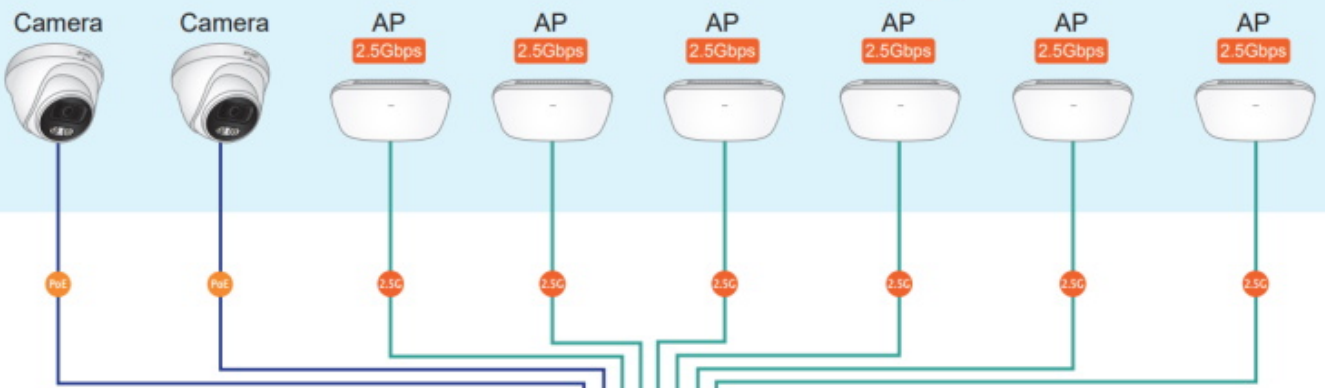

# Up to 8 PoE IP Cameras & APs

**MGS-910XP**

**Uplink**

**Monitoring Center**

-  10GBASE-SR/LR Fiber Optic
-  2.5G UTP with PoE
-  1000BASE-T UTP with PoE