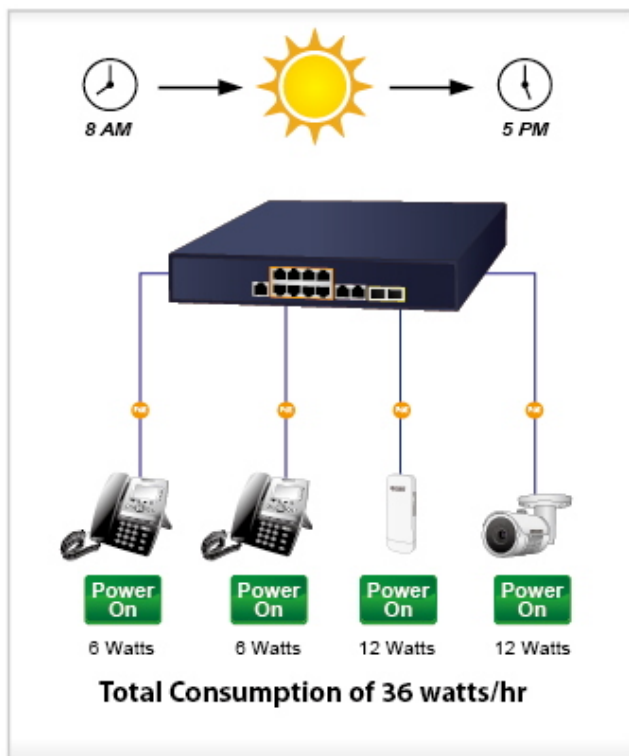

Automatically Reboot Every Friday 23:00

PoE
ON OFF ON

CPU/Buffer
Load 85%

CPU/Buffer
Load 10%

PoE PT Camera

1000BASE-T UTP with PoE

High Scalability & Best Security for Today's Wireless Networking Solution