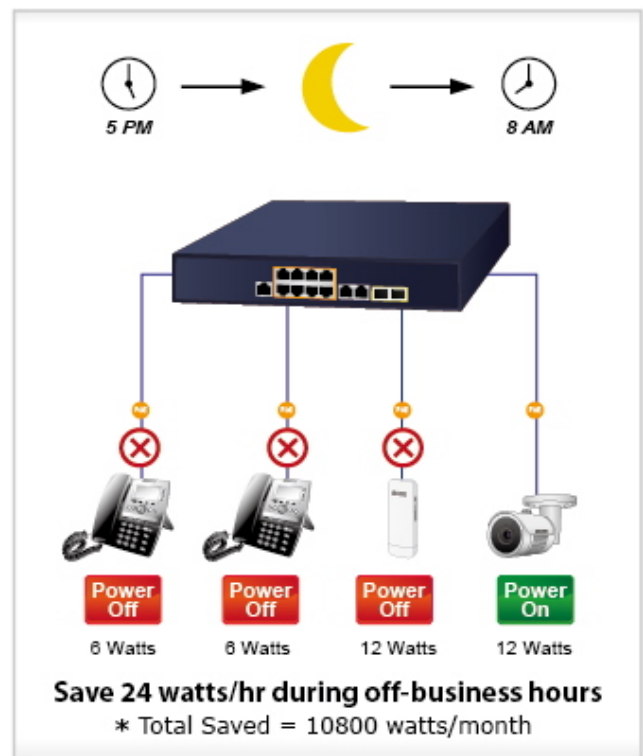

Automatically Reboot Every Friday 23:00

PoE
ON OFF ON

CPU/Buffer
Load 85%

CPU/Buffer
Load 10%

PoE PT Camera

1000BASE-T UTP with PoE

High Scalability & Best Security for Today's Wireless Networking Solution